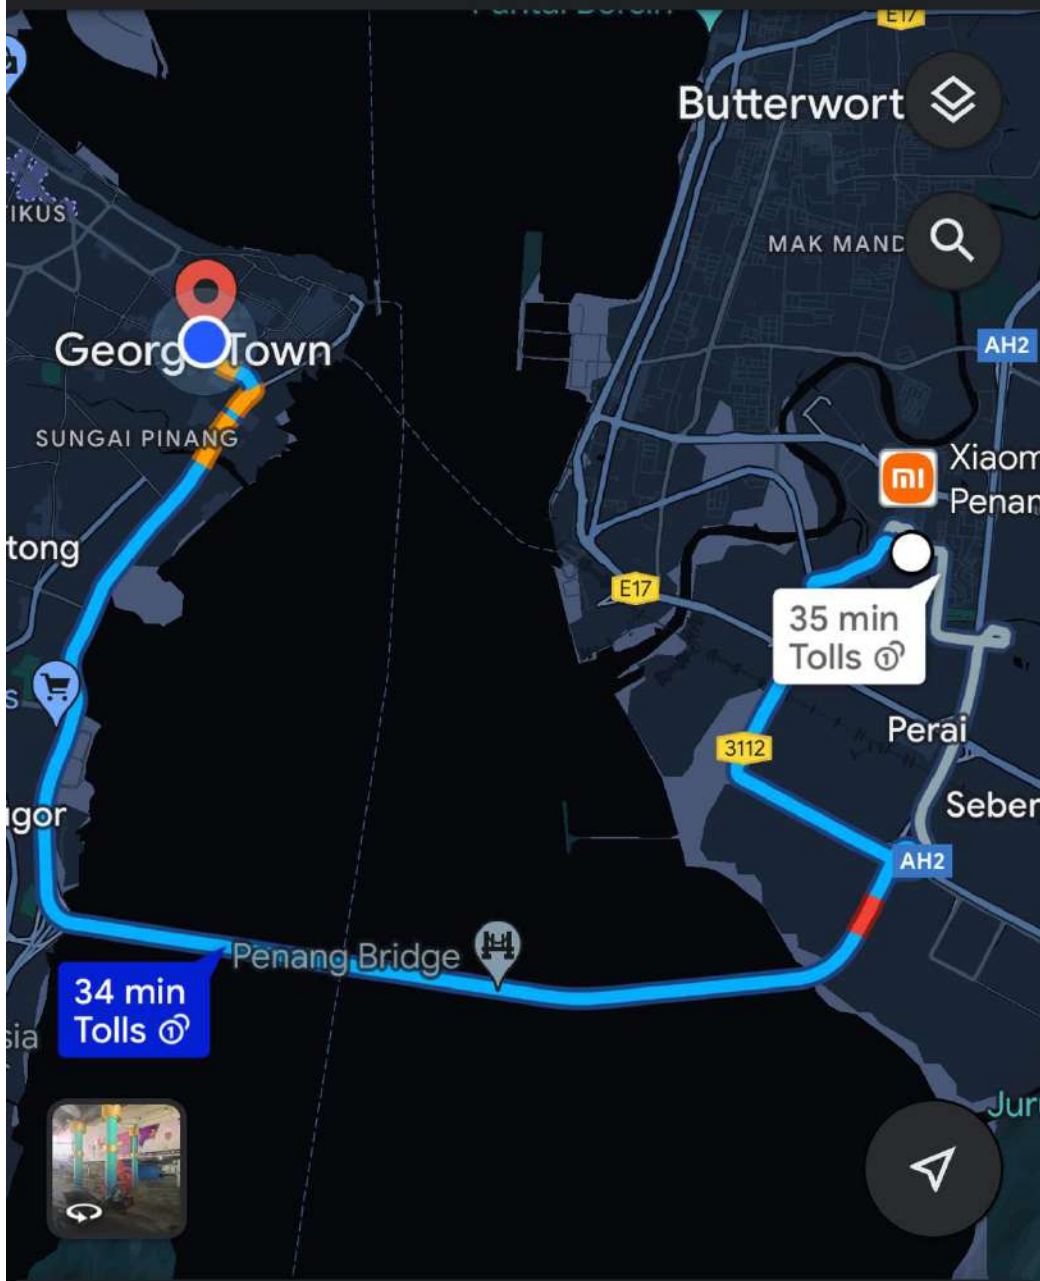

Komtar

The Light Hotel (M) Sdn Bhd

25 min 28 min 1 hr 5 2 hr 12

25 min (22 km)  
Fastest route, the usual traffic

Start Steps Pin

The Light Hotel (M) Sdn Bhd

Komtar

- 34 min
- 31 min
- 1 hr 21
- 2 hr 13

34 min (23 km)

Fastest route, despite the usual traffic

Tolls

- Start
- Steps
- Pin