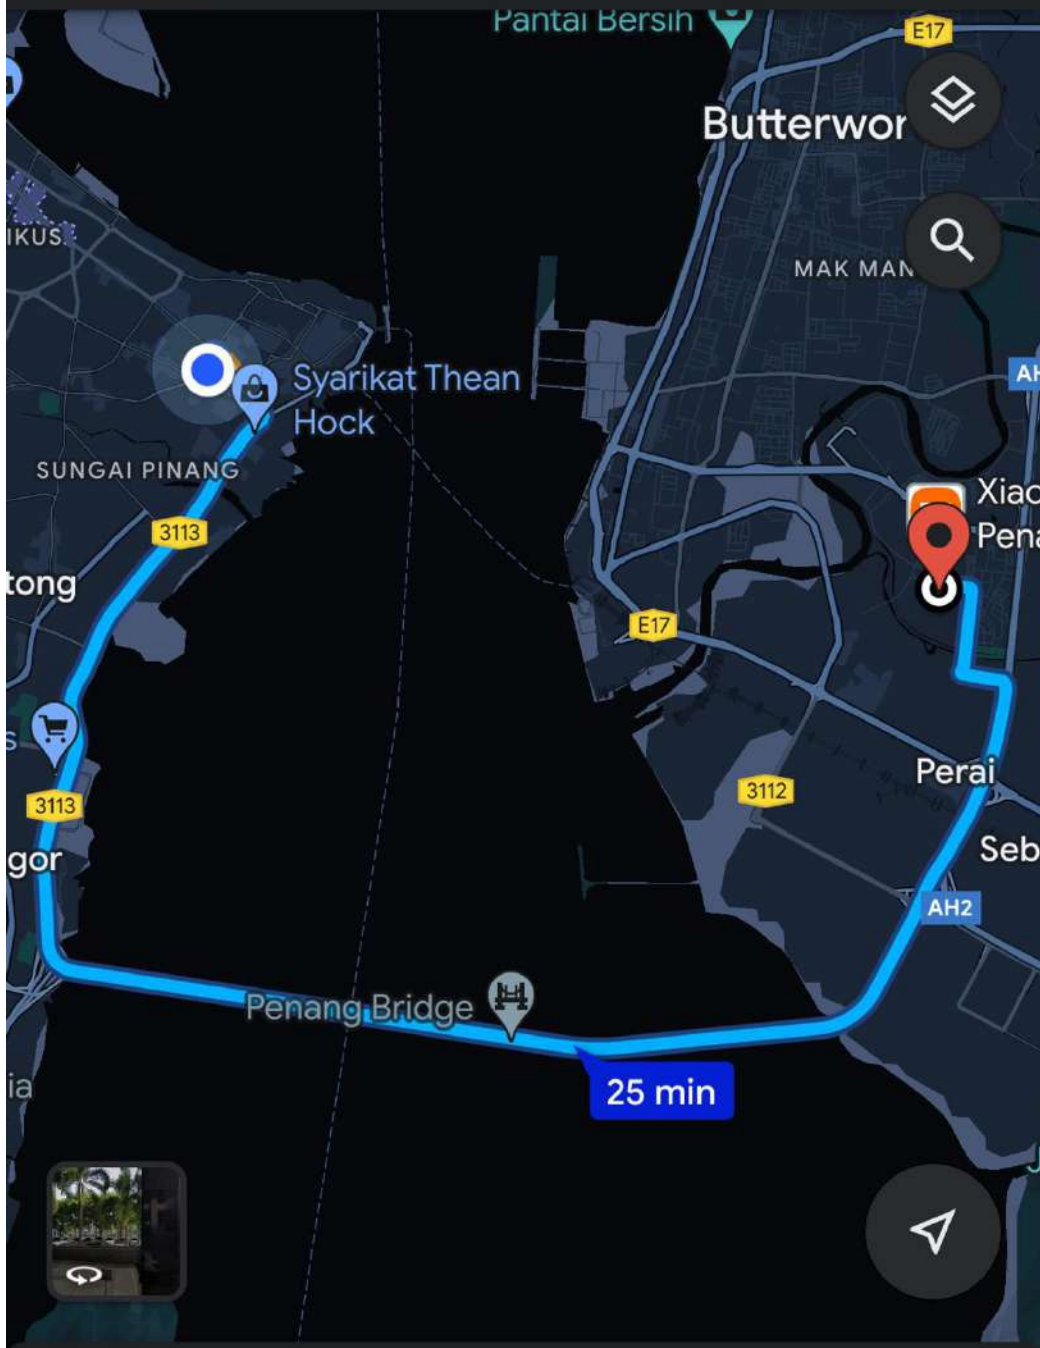

Komtar

The Light Hotel (M) Sdn Bhd

25 min 28 min 1 hr 5 2 hr 12

25 min (22 km)  
Fastest route, the usual traffic

Start Steps Pin

The Light Hotel (M) Sdn Bhd

Komtar

- 34 min
- 31 min
- 1 hr 21
- 2 hr 13

34 min (23 km)

Fastest route, despite the usual traffic

Tolls

- Start
- Steps
- Pin